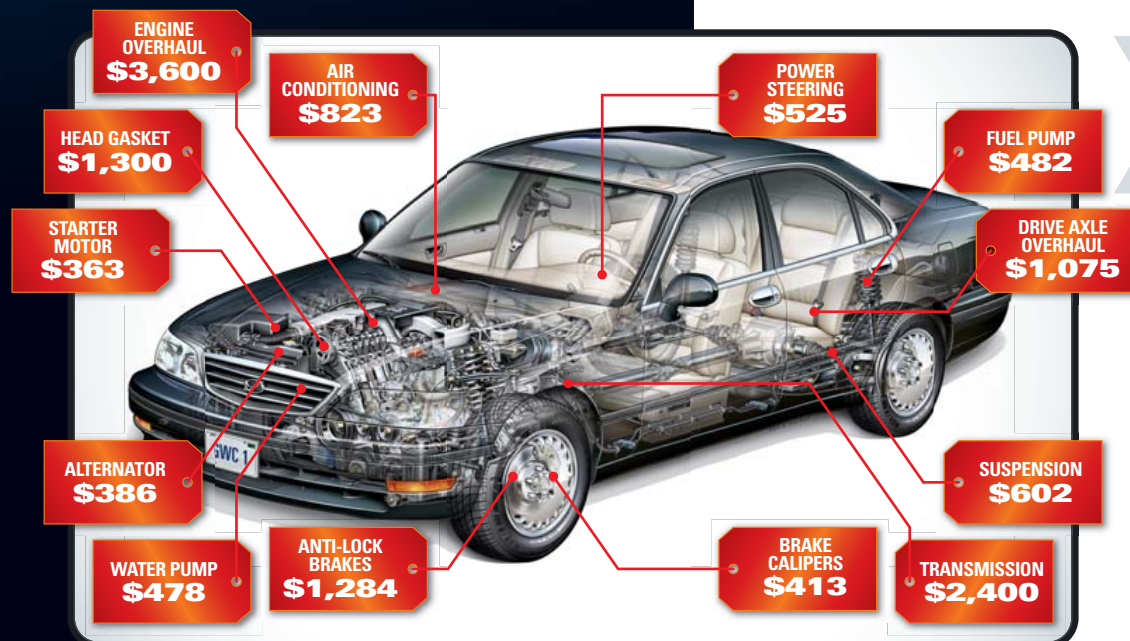

Vehicle Protection Plan

PROTECT YOUR
INVESTMENT

PEACE OF MIND FOR THE ROAD AHEAD

Why take a chance with your valued investment?

With a Vehicle Protection Plan from GWC, you are protected against unexpected repair costs that may result in significant out-of-pocket expenses. With today's advanced technology, repairs can be costly and are often unpredictable. Under this plan, you'll rest easy knowing that your vehicle will have coverage anywhere in the United States and Canada. You can even choose the length of coverage that best suits your needs. Even if you never have a problem and don't expect one, driving with a GWC Vehicle Protection Plan will reassure you while on the road.

The costs of repairs tend to increase each year, but with a vehicle protection plan you can protect yourself from unexpected repair costs that could cost you thousands of dollars. The future cost of even one repair may easily exceed the cost of buying a GWC plan now. In short, your finances are protected from costly repairs.